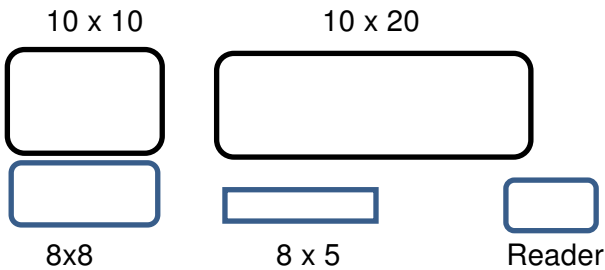

Cost of Booths:

- Reader (no table provided) \$200
- Reader (1-8ft. Table) 8 x 5 \$230
- Vendor (1-8ft. Table) 8 x 5 \$275
- Vendor (1-8ft. Table +) 8 x 8 \$330
- Vendor (2-8ft. Tables) 10 x 10 \$370
- *10 x 15 gets 3-8ft. Tables
- *10 x 20 gets 4-8ft. Tables

(Map is not to scale, so what looks like a big space, really isn't there)

List of Booth Spaces

Booth #	Size	Vendor
1	8x5	
2	8x5	Cathy McClelland
3	8x5	Reno Psychic Institute
4	8x5	Art Peppard
5	8x5	Sue Cukrov
6	8x5	Mary Delano Otis
7	8x5	Joseph Martin
8	8x5	Miss Terry
9	8x5	Vicki Gay
10	8x5	Markus Thorndike
11	10x10	
12	10x20	
13	10x10	
14	10x10	
15	10x10	
16	8x8	
17	8x8	
18	8x8	
19	8x8	
20	8x8	
21	8x8	
22	8x5	Jim Eaglesmith
23	8x5	
24	8x5	
25	10x10	
26	10x10	Lonnie Massotty
27	10x10	
28	10x10	
29	8x8	
30	8x8	
31	8x8	
32	8x8	
33	8x8	
34	8x8	
35	8x5	Spiritualist High Desert Church
36	8x5	Susan Selene
37	8x5	
38	8x5	
39	Reader	Renu -Henna Designs
40	Reader	
41	Reader	
42	Reader	
43	Reader	
44	Reader	
45	Reader	
46	Reader	
47	Reader	
48	Reader	
49	Reader	
50	8x8	Vicki Foster

51	8x8	
52	8x8	
53	8x8	
54	8x8	Rev. PJ
L1	Lobby	
L2	Lobby	
L3	Lobby	

Main
Entrance

Tic
ket
Boo
th